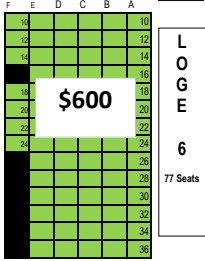

Symphony Hall Seating Chart

Balcony C Right - 94 Seats

\$149

Balcony C Right Ctr - 72 Seats

\$149

Balcony C Left Ctr - 72 Seats

\$149

Balcony C Left - 94 Seats

\$149

Balcony B Right - 81 Seats

\$299

Balcony B Right Ctr - 108 Seats

\$299

Balcony B Left Ctr - 108 Seats

\$299

Balcony B Left - 81 Seats

\$299

Grand Tier 2 - 131 Seats

\$600

Grand Tier 1 - 184 Seats

\$1,000

Grand Tier 3 - 118 Seats

\$600

\$600

LOGE 4
73 Seats

\$600

LOGE 6
77 Seats

\$600

LOGE 8
61 Seats

\$600

LOGE 5
73 Seats

\$600