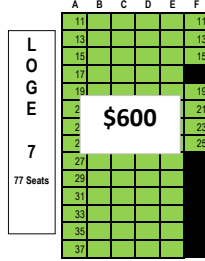

Symphony Hall Seating Chart

Balcony C Right - 94 Seats

\$149

Balcony C Right Ctr - 72 Seats

\$149

Balcony C Left Ctr - 72 Seats

\$149

Balcony C Left - 94 Seats

\$149

Balcony B Right - 81 Seats

\$299

Balcony B Right Ctr - 108 Seats

\$299

Balcony B Left Ctr - 108 Seats

\$299

Balcony B Left - 81 Seats

LOGE 4
73 Seats

\$600

LOGE 6
77 Seats

\$600

LOGE 8
61 Seats

\$600

LOGE 5
73 Seats

\$600

LOGE 7
77 Seats

\$600

LOGE 9
61 Seats

\$1,000

Orchestra Right - 335 Seats

\$1,000

Orchestra Center - 376 Seats

\$1,000