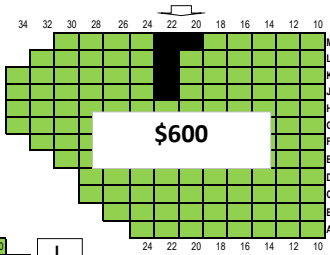

Symphony Hall Seating Chart

Balcony C Right - 94 Seats

\$149

Balcony C Right Ctr - 72 Seats

\$149

Balcony C Left Ctr - 72 Seats

\$149

Balcony C Left - 94 Seats

\$149

Balcony B Right - 81 Seats

\$299

Balcony B Right Ctr - 108 Seats

\$299

Balcony B Left Ctr - 108 Seats

\$299

Balcony B Left - 81 Seats

\$299

Grand Tier 2 - 131 Seats

\$600

Grand Tier 1 - 184 Seats

\$1,000

Grand Tier 3 - 118 Seats

\$600

\$600

LOGE 4
73 Seats

\$600

LOGE 6
77 Seats

\$600

LOGE 8
61 Seats

\$600

LOGE 5
73 Seats

\$600