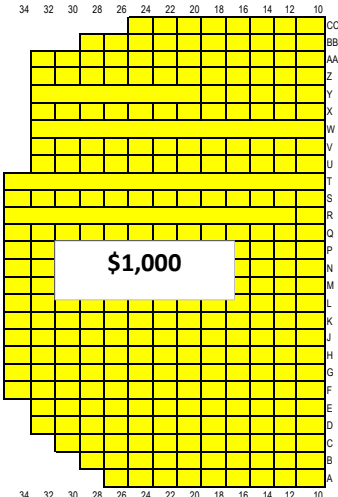

\$149

Balcony B Right - 81 Seats

\$299

Balcony B Right Ctr - 108 Seats

\$299

Balcony B Left Ctr - 108 Seats

\$299

Balcony B Left - 81 Seats

LOGE 4
73 Seats

\$600

LOGE 6
77 Seats

\$600

LOGE 8
61 Seats

\$600

LOGE 5
73 Seats

\$600

LOGE 7
77 Seats

\$600

LOGE 9
61 Seats

\$1,000

Orchestra Right - 335 Seats

\$1,000

Orchestra Center - 376 Seats

\$1,000

Orchestra Left - 335 Seats

STAGE