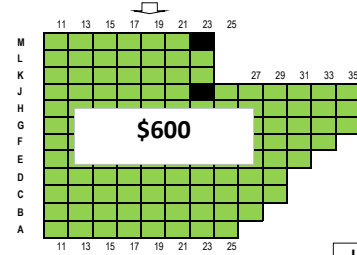

Symphony Hall Seating Chart

Balcony C Right - 94 Seats

\$149

Balcony C Right Ctr - 72 Seats

\$149

Balcony C Left Ctr - 72 Seats

\$149

Balcony C Left - 94 Seats

\$149

Balcony B Right - 81 Seats

\$299

Balcony B Right Ctr - 108 Seats

\$299

Balcony B Left Ctr - 108 Seats

\$299

Balcony B Left - 81 Seats

\$299

Grand Tier 2 - 131 Seats

\$600

Grand Tier 1 - 184 Seats

\$1,000

Grand Tier 3 - 118 Seats

\$600

\$600

LOGE 4
73 Seats

\$600

LOGE 6
77 Seats

\$600

LOGE 8
61 Seats

\$600

LOGE 5
73 Seats

\$600