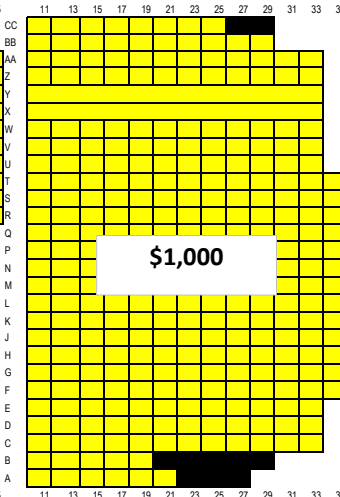

Symphony Hall Seating Chart

Balcony C Right - 94 Seats

\$149

Balcony C Right Ctr - 72 Seats

\$149

Balcony C Left Ctr - 72 Seats

\$149

Balcony C Left - 94 Seats

LOGE 4
73 Seats

\$600

LOGE 6
77 Seats

\$600

LOGE 8
61 Seats

\$600

LOGE 5
73 Seats

\$600

LOGE 7
77 Seats

\$600

LOGE 9
61 Seats

\$1,000

Orchestra Right - 335 Seats

\$1,000

Orchestra Center - 376 Seats

\$1,000

Orchestra Left - 335 Seats

STAGE