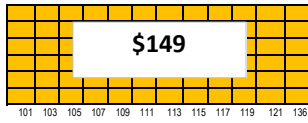

Symphony Hall Seating Chart

Balcony C Right - 94 Seats

\$149

Balcony C Right Ctr - 72 Seats

\$149

Balcony C Left Ctr - 72 Seats

\$149

Balcony C Left - 94 Seats

\$149

Balcony B Right - 81 Seats

\$299

Balcony B Right Ctr - 108 Seats

\$299

Balcony B Left Ctr - 108 Seats

\$299

Balcony B Left - 81 Seats