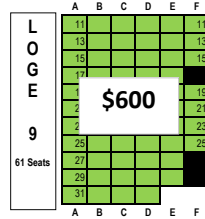

Symphony Hall Seating Chart

Balcony C Right - 94 Seats

\$149

Balcony C Right Ctr - 72 Seats

\$149

Balcony C Left Ctr - 72 Seats

\$149

Balcony C Left - 94 Seats

\$149

Balcony B Right - 81 Seats

\$299

Balcony B Right Ctr - 108 Seats

\$299

Balcony B Left Ctr - 108 Seats

\$299

Balcony B Left - 81 Seats

LOGE 4
73 Seats

\$600

LOGE 6
77 Seats

\$600

LOGE 8
61 Seats

\$600

LOGE 5
73 Seats

\$600

LOGE 7
77 Seats

\$600

LOGE 9
61 Seats

\$1,000

Orchestra Right - 335 Seats

\$1,000

Orchestra Center - 376 Seats

\$1,000