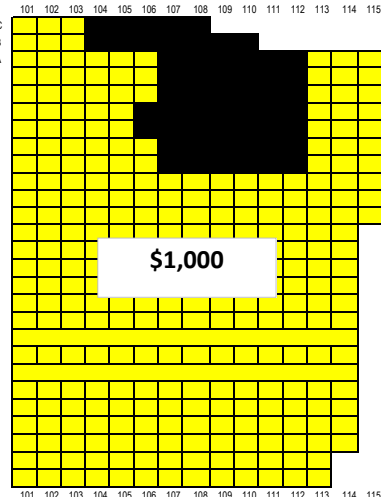

Symphony Hall Seating Chart

Balcony C Right - 94 Seats

\$149

Balcony C Right Ctr - 72 Seats

\$149

Balcony C Left Ctr - 72 Seats

\$149

Balcony C Left - 94 Seats

LOGE 4
73 Seats

\$600

LOGE 6
77 Seats

\$600

LOGE 8
61 Seats

\$600

LOGE 5
73 Seats

\$600

LOGE 7
77 Seats

\$600

LOGE 9
61 Seats

\$1,000

Orchestra Right - 335 Seats

\$1,000

Orchestra Center - 376 Seats

\$1,000

Orchestra Left - 335 Seats

STAGE