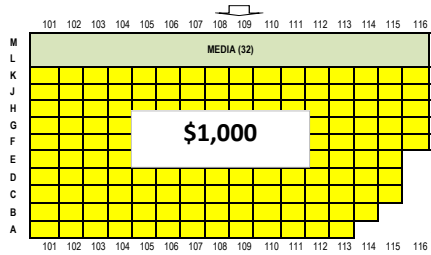

Symphony Hall Seating Chart

Balcony C Right - 94 Seats

\$149

Balcony C Right Ctr - 72 Seats

\$149

Balcony C Left Ctr - 72 Seats

\$149

Balcony C Left - 94 Seats

\$149

Balcony B Right - 81 Seats

\$299

Balcony B Right Ctr - 108 Seats

\$299

Balcony B Left Ctr - 108 Seats

\$299

Balcony B Left - 81 Seats

\$299

Grand Tier 2 - 131 Seats

\$600

Grand Tier 1 - 184 Seats

\$1,000

Grand Tier 3 - 118 Seats

\$600

\$600

LOGE 7
77 Seats

\$600

LOGE 9
61 Seats

\$1,000

Orchestra Right - 335 Seats

\$1,000

Orchestra Center - 376 Seats

\$1,000