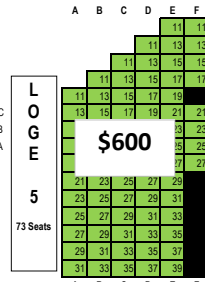

Symphony Hall Seating Chart

Balcony C Right - 94 Seats

\$149

Balcony C Right Ctr - 72 Seats

\$149

Balcony C Left Ctr - 72 Seats

\$149

Balcony C Left - 94 Seats

\$149

Balcony B Right - 81 Seats

\$299

Balcony B Right Ctr - 108 Seats

\$299

Balcony B Left Ctr - 108 Seats

\$299

Balcony B Left - 81 Seats

LOGE 4
73 Seats

\$600

LOGE 6
77 Seats

\$600

LOGE 8
61 Seats

\$600

LOGE 5
73 Seats

\$600

LOGE 7
77 Seats

\$600

LOGE 9
61 Seats

\$1,000

Orchestra Right - 335 Seats

\$1,000

Orchestra Center - 376 Seats

\$1,000