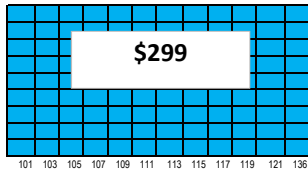

Symphony Hall Seating Chart

Balcony C Right - 94 Seats

\$149

Balcony C Right Ctr - 72 Seats

\$149

Balcony C Left Ctr - 72 Seats

\$149

Balcony C Left - 94 Seats

\$149

Balcony B Right - 81 Seats

\$299

Balcony B Right Ctr - 108 Seats

\$299

Balcony B Left Ctr - 108 Seats

\$299

Balcony B Left - 81 Seats

\$299

Grand Tier 2 - 131 Seats

\$600

Grand Tier 1 - 184 Seats

\$1,000

Grand Tier 3 - 118 Seats

\$600

\$600

LOGE 4
73 Seats

\$600

LOGE 6
77 Seats

\$600

LOGE 8
61 Seats

\$600

LOGE 5
73 Seats

\$600