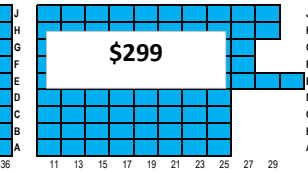

Symphony Hall Seating Chart

Balcony C Right - 94 Seats

\$149

Balcony C Right Ctr - 72 Seats

\$149

Balcony C Left Ctr - 72 Seats

\$149

Balcony C Left - 94 Seats

\$149

Balcony B Right - 81 Seats

\$299

Balcony B Right Ctr - 108 Seats

\$299

Balcony B Left Ctr - 108 Seats

\$299

Balcony B Left - 81 Seats

\$299

Grand Tier 2 - 131 Seats

\$600

Grand Tier 1 - 184 Seats

\$1,000

Grand Tier 3 - 118 Seats

\$600

\$600

LOGE 4
73 Seats

\$600

LOGE 6
77 Seats

\$600

LOGE 8
61 Seats

\$600

LOGE 5
73 Seats

\$600