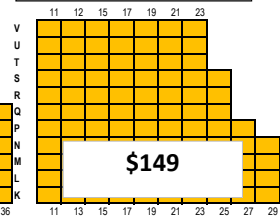

Symphony Hall Seating Chart

Balcony C Right - 94 Seats

\$149

Balcony C Right Ctr - 72 Seats

\$149

Balcony C Left Ctr - 72 Seats

\$149

Balcony C Left - 94 Seats

\$149

Balcony B Right - 81 Seats

\$299

Balcony B Right Ctr - 108 Seats

\$299

Balcony B Left Ctr - 108 Seats

\$299

Balcony B Left - 81 Seats

\$299

Grand Tier 2 - 131 Seats

\$600

Grand Tier 1 - 184 Seats

\$1,000

Grand Tier 3 - 118 Seats

\$600

\$600

Orchestra Left - 335 Seats

STAGE