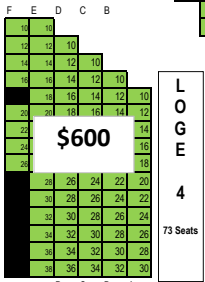

Symphony Hall Seating Chart

Balcony C Right - 94 Seats

\$149

Balcony C Right Ctr - 72 Seats

\$149

Balcony C Left Ctr - 72 Seats

\$149

Balcony C Left - 94 Seats

\$149

Balcony B Right - 81 Seats

\$299

Balcony B Right Ctr - 108 Seats

\$299

Balcony B Left Ctr - 108 Seats

\$299

Balcony B Left - 81 Seats

\$299

Grand Tier 2 - 131 Seats

\$600

Grand Tier 1 - 184 Seats

\$1,000

Grand Tier 3 - 118 Seats

\$600

\$600

LOGE 4
73 Seats

\$600

LOGE 6
77 Seats

\$600

LOGE 8
61 Seats

\$600

LOGE 5
73 Seats

\$600