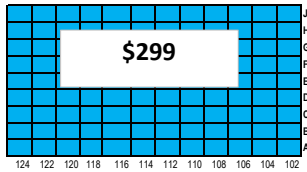

Symphony Hall Seating Chart

Balcony C Right - 94 Seats

\$149

Balcony C Right Ctr - 72 Seats

\$149

Balcony C Left Ctr - 72 Seats

\$149

Balcony C Left - 94 Seats

\$149

Balcony B Right - 81 Seats

\$299

Balcony B Right Ctr - 108 Seats

\$299

Balcony B Left Ctr - 108 Seats

\$299

Balcony B Left - 81 Seats

\$299

Grand Tier 2 - 131 Seats

\$600

Grand Tier 1 - 184 Seats

\$1,000

Grand Tier 3 - 118 Seats

\$600

\$600

Orchestra Left - 335 Seats

STAGE