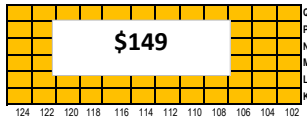

Symphony Hall Seating Chart

Balcony C Right - 94 Seats

\$149

Balcony C Right Ctr - 72 Seats

\$149

Balcony C Left Ctr - 72 Seats

\$149

Balcony C Left - 94 Seats

\$149

Balcony B Right - 81 Seats

\$299

Balcony B Right Ctr - 108 Seats

\$299

Balcony B Left Ctr - 108 Seats

\$299

Balcony B Left - 81 Seats

\$299

Grand Tier 2 - 131 Seats

\$600

Grand Tier 1 - 184 Seats

\$1,000

Grand Tier 3 - 118 Seats

\$600

\$600