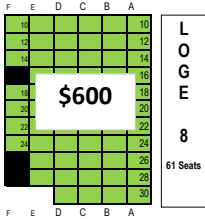

Symphony Hall Seating Chart

Balcony C Right - 94 Seats

\$149

Balcony C Right Ctr - 72 Seats

\$149

Balcony C Left Ctr - 72 Seats

\$149

Balcony C Left - 94 Seats

\$149

Balcony B Right - 81 Seats

\$299

Balcony B Right Ctr - 108 Seats

\$299

Balcony B Left Ctr - 108 Seats

\$299

Balcony B Left - 81 Seats

\$299

Grand Tier 2 - 131 Seats

\$600

Grand Tier 1 - 184 Seats

\$1,000

Grand Tier 3 - 118 Seats

\$600

\$600

LOGE 4
73 Seats

\$600

LOGE 6
77 Seats

\$600

LOGE 8
61 Seats

\$600

LOGE 5
73 Seats

\$600